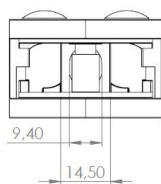

PRODUCT SHEET

Description:

Glass Clamp "Oval-L" 45x68x29mm, SS304-Brushed, \varnothing 42,4mm Tube, 6-12,76mm Glass Thickness, No Safety Pin & No Cushions, (Cushion Model B) Max Load Capacity Pr.Pcs: 25Kg

Item number:

22.10.622-9

Units	Box	Carton	HS Code	Barcode
Pcs.	4	40	8302419000	
				5704866476553

X	Glass range
	6 - 12,76 mm.

SISO A/S

Mileparken 11
DK-2740 Skovlunde
Denmark
VAT: DK 24786013

Phone +45 45 830 900