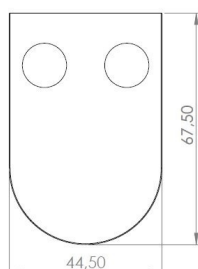

PRODUCT SHEET

Description:

Glass Clamp "Oval-L" 45x68x29mm, SS304-Brushed, \varnothing 42,4mm Tube, 6-12,76mm Glass Thickness, No Safety Pin & No Cushions, (Cushion Model B) Max Load Capacity Pr.Pcs: 25Kg

Item number:

22.10.622-9

Units	Box	Carton	HS Code	Barcode
Pcs.	4	40	8302419000	
				5704866476553

X	Glass range
	6 - 12,76 mm.

SISO A/S

Mileparken 11
DK-2740 Skovlunde
Denmark
VAT: DK 24786013

Phone +45 45 830 900