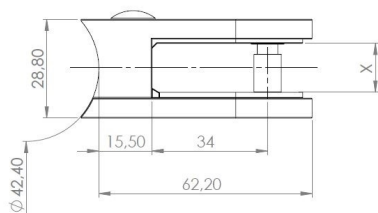

PRODUCT SHEET

Description:

Glass Clamp "Oval-L" 45x68x29mm, SS304-Brushed, \varnothing 42,4mm Tube, 6-12,76mm Glass Thickness, No Safety Pin & No Cushions, (Cushion Model B) Max Load Capacity Pr.Pcs: 25Kg

Item number:

22.10.622-9

Units	Box	Carton	HS Code	Barcode
Pcs.	4	40	8302419000	
				5704866476553

X	Glass range
	6 - 12,76 mm.

SISO A/S

Mileparken 11
DK-2740 Skovlunde
Denmark
VAT: DK 24786013

Phone +45 45 830 900