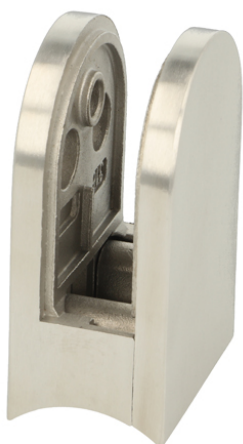

PRODUCT SHEET

Description:

Glass Clamp "Oval-L" 45x68x29mm, SS304-Brushed, \varnothing 42,4mm Tube, 6-12,76mm Glass Thickness, No Safety Pin & No Cushions, (Cushion Model B) Max Load Capacity Pr.Pcs: 25Kg

Item number:

22.10.622-9

Units	Box	Carton	HS Code	Barcode
Pcs.	4	40	8302419000	
				5704866476553

X	Glass range
	6 - 12,76 mm.

SISO A/S

Mileparken 11
DK-2740 Skovlunde
Denmark
VAT: DK 24786013

Phone +45 45 830 900